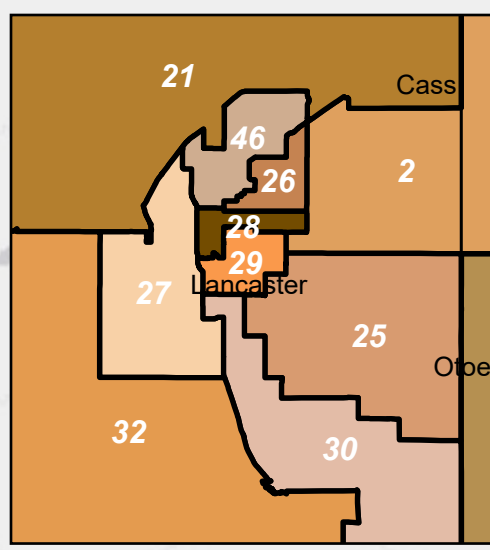

Sources: ESRI, LRO, US Census Bureau

2025 Nebraska Legislature

Nebraska Senators

DISTRICT

- | | | | |
|--|-----------------------|--|---------------------|
| | 1-Robert Hallstrom | | 24-Jana Hughes |
| | 2-Robert Clements | | 25-Carolyn Bohn |
| | 3-Victor Rountree | | 26-George Dungan |
| | 4-Brad von Gillern | | 27-Jason Prokop |
| | 5-Margo Juarez | | 28-Jane Raybould |
| | 6-Machaela Cavanaugh | | 29-Eliot Bostar |
| | 7-Dunixi Guereca | | 30-Myron Dorn |
| | 8-Megan Hunt | | 31-Kathleen Kauth |
| | 9-John Cavanaugh | | 32-Tom Brandt |
| | 10-Wendy DeBoer | | 33-Dan Lonowski |
| | 11-Terrell McKinney | | 34-Loren Lippincott |
| | 12-Merv Riepe | | 35-Dan Quick |
| | 13-Ashlei Spivey | | 36-Rick Holdcroft |
| | 14-John Arch | | 37-Stanley Clouse |
| | 15-Dave Wordekemper | | 38-Dave Murman |
| | 16-Ben Hansen | | 39-Tony Sorrentino |
| | 17-Glen Meyer | | 40-Barry DeKay |
| | 18-Christy Armendariz | | 41-Daniel McKeon |
| | 19-Robert Dover | | 42-Mike Jacobson |
| | 20-John Fredrickson | | 43-Tanya Storer |
| | 21-Beau Ballard | | 44-Teresa Ibach |
| | 22-Mike Moser | | 45-Rita Sanders |
| | 23-Jared Storm | | 46-Danielle Conrad |
| | | | 47-Paul Strommen |
| | | | 48-Brian Hardin |
| | | | 49-Bob Andersen |

Omaha Metro Area

Lincoln Metro Area

Grand Island Area