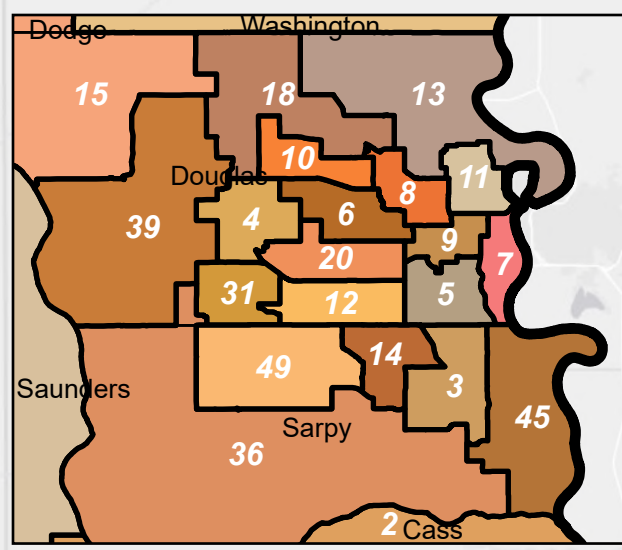

Sources: ESRI, LRO, US Census Bureau

2025 Nebraska Legislature

Nebraska Senators

DISTRICT

- | | | | |
|--|-----------------------|--|---------------------|
| | 1-Robert Hallstrom | | 24-Jana Hughes |
| | 2-Robert Clements | | 25-Carolyn Bohn |
| | 3-Victor Rountree | | 26-George Dungan |
| | 4-Brad von Gillern | | 27-Jason Prokop |
| | 5-Margo Juarez | | 28-Jane Raybould |
| | 6-Machaela Cavanaugh | | 29-Eliot Bostar |
| | 7-Dunixi Guereca | | 30-Myron Dorn |
| | 8-Megan Hunt | | 31-Kathleen Kauth |
| | 9-John Cavanaugh | | 32-Tom Brandt |
| | 10-Wendy DeBoer | | 33-Dan Lonowski |
| | 11-Terrell McKinney | | 34-Loren Lippincott |
| | 12-Merv Riepe | | 35-Dan Quick |
| | 13-Ashlei Spivey | | 36-Rick Holdcroft |
| | 14-John Arch | | 37-Stanley Clouse |
| | 15-Dave Wordekemper | | 38-Dave Murman |
| | 16-Ben Hansen | | 39-Tony Sorrentino |
| | 17-Glen Meyer | | 40-Barry DeKay |
| | 18-Christy Armendariz | | 41-Daniel McKeon |
| | 19-Robert Dover | | 42-Mike Jacobson |
| | 20-John Fredrickson | | 43-Tanya Storer |
| | 21-Beau Ballard | | 44-Teresa Ibach |
| | 22-Mike Moser | | 45-Rita Sanders |
| | 23-Jared Storm | | 46-Danielle Conrad |
| | | | 47-Paul Strommen |
| | | | 48-Brian Hardin |
| | | | 49-Bob Andersen |

Omaha Metro Area

Lincoln Metro Area

Grand Island Area