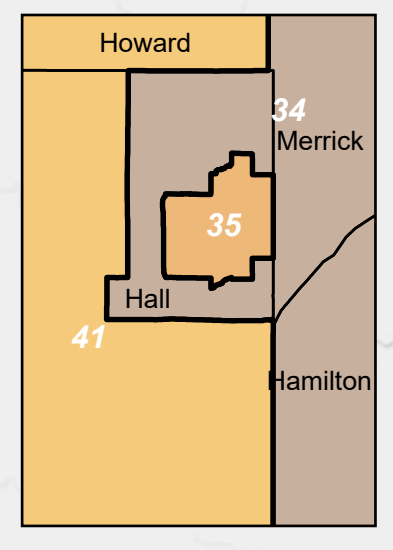

Sources: ESRI, LRO, US Census Bureau

2025 Nebraska Legislature

Nebraska Senators

DISTRICT

- | | | | |
|--|-----------------------|--|---------------------|
| | 1-Robert Hallstrom | | 24-Jana Hughes |
| | 2-Robert Clements | | 25-Carolyn Bohn |
| | 3-Victor Rountree | | 26-George Dungan |
| | 4-Brad von Gillern | | 27-Jason Prokop |
| | 5-Margo Juarez | | 28-Jane Raybould |
| | 6-Machaela Cavanaugh | | 29-Eliot Bostar |
| | 7-Dunixi Guereca | | 30-Myron Dorn |
| | 8-Megan Hunt | | 31-Kathleen Kauth |
| | 9-John Cavanaugh | | 32-Tom Brandt |
| | 10-Wendy DeBoer | | 33-Dan Lonowski |
| | 11-Terrell McKinney | | 34-Loren Lippincott |
| | 12-Merv Riepe | | 35-Dan Quick |
| | 13-Ashlei Spivey | | 36-Rick Holdcroft |
| | 14-John Arch | | 37-Stanley Clouse |
| | 15-Dave Wordekemper | | 38-Dave Murman |
| | 16-Ben Hansen | | 39-Tony Sorrentino |
| | 17-Glen Meyer | | 40-Barry DeKay |
| | 18-Christy Armendariz | | 41-Daniel McKeon |
| | 19-Robert Dover | | 42-Mike Jacobson |
| | 20-John Fredrickson | | 43-Tanya Storer |
| | 21-Beau Ballard | | 44-Teresa Ibach |
| | 22-Mike Moser | | 45-Rita Sanders |
| | 23-Jared Storm | | 46-Danielle Conrad |
| | | | 47-Paul Strommen |
| | | | 48-Brian Hardin |
| | | | 49-Bob Andersen |

Omaha Metro Area

Lincoln Metro Area

Grand Island Area