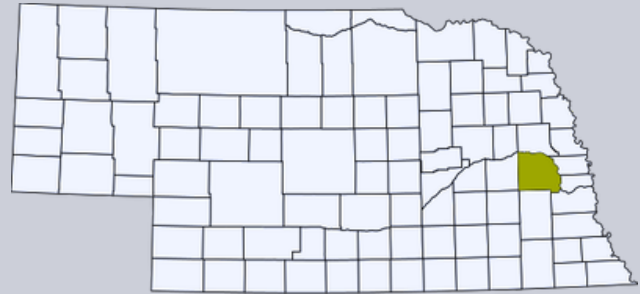

Saunders County

Nebraska County Profile

Demographics

22,278

County Population

Total Registered Voters	16,705
Voter Turnout (2024)	83%
Number of Veterans	1,380

6 - NE

County Seat
Wahoo